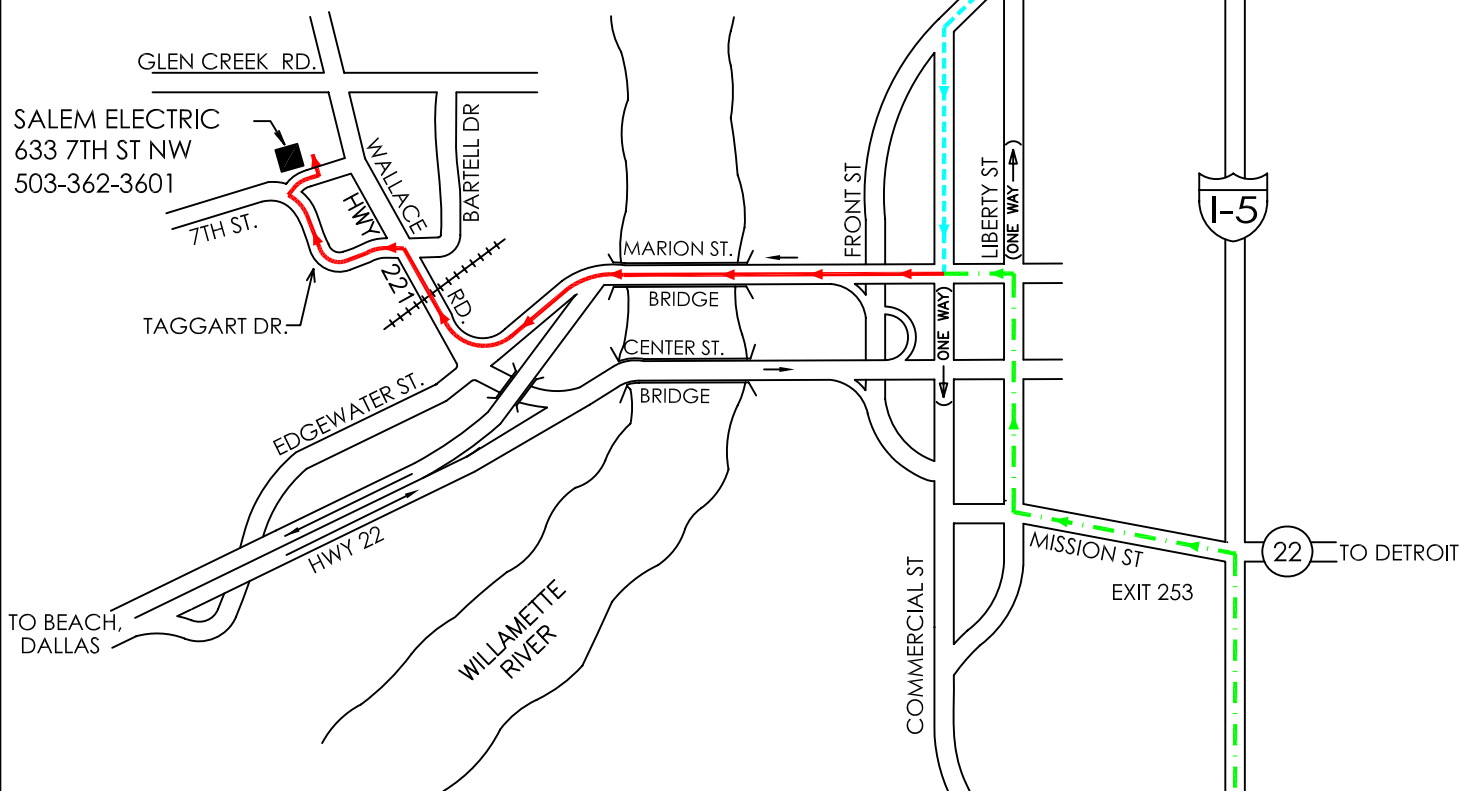

FROM PORTLAND (I-5 SOUTH)
 EXIT 260A (SALEM PARKWAY), THE PARKWAY TURNS INTO
 COMMERCIAL STREET. TURN RIGHT ON MARION STREET.
 CROSS THE BRIDGE, STAY IN RIGHT LANES. TAKE THE
 FIRST EXIT (WEST SALEM BUSINESS DISTRICT).
 TURN RIGHT ON TO WALLACE ROAD. TURN LEFT AT THE
 TURN LEFT AT THE FIRST TRAFFIC SIGNAL (TAGGART DR.),
 THEN TAKE THE FIRST RIGHT (7TH ST). SALEM ELECTRIC
 IS ON THE LEFT.

TO PORTLAND

SALEM PARKWAY
 EXIT 260A

FROM EUGENE (I-5 NORTH)
 EXIT 253 (HWY 22) TURN LEFT AT SIGNAL
 TOWARD CITY CENTER. CONTINUE
 WEST ON MISSION FOR APPROXIMATELY
 3 MILES. TURN RIGHT ON LIBERTY STREET,
 TURN LEFT ON MARION STREET, CROSS
 THE BRIDGE, STAY IN THE RIGHT LANES.
 TAKE THE FIRST EXIT (WEST SALEM
 BUSINESS DISTRICT). TURN RIGHT ON TO
 WALLACE ROAD. TURN LEFT AT THE FIRST
 TRAFFIC SIGNAL (TAGGART DR), THEN
 TAKE THE FIRST RIGHT (7TH ST). SALEM
 ELECTRIC IS ON THE LEFT.

EXIT 249
 COMMERCIAL
 ST EXIT

TO EUGENE